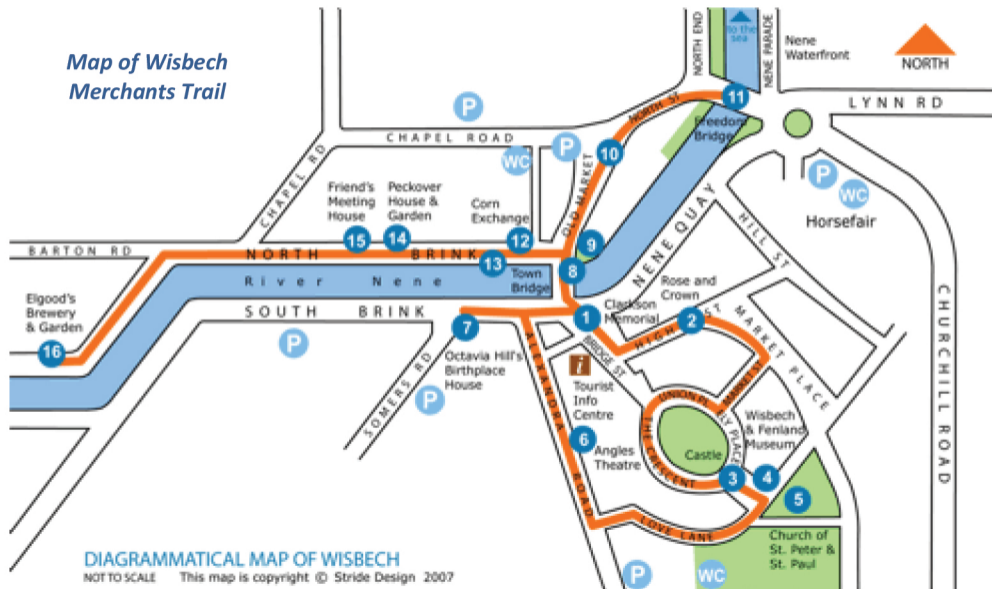

# Map of Wisbech Merchants Trail

DIAGRAMMATICAL MAP OF WISBECH

NOT TO SCALE This map is copyright © Stride Design 2007